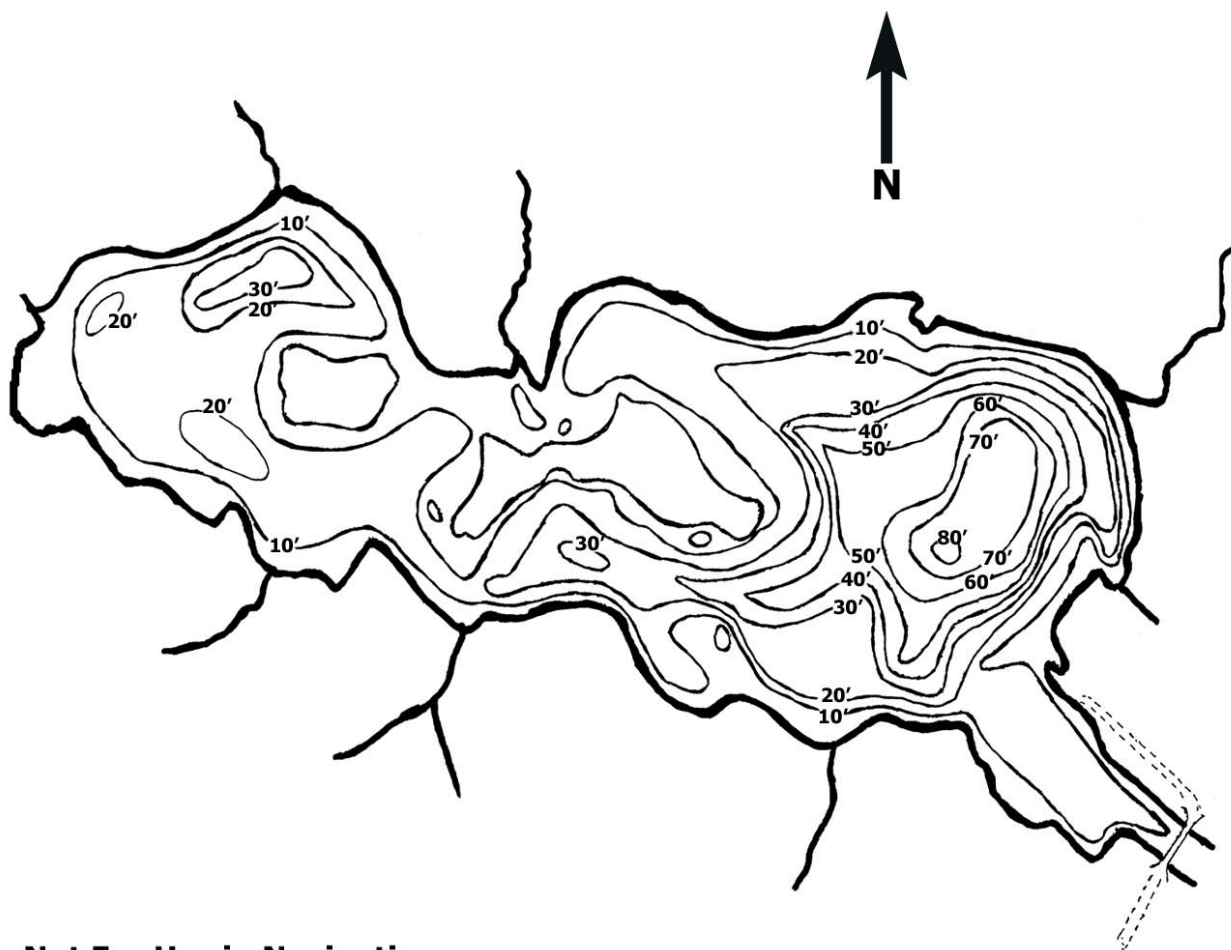

**Region 5**

**Newcomb Lake**

**Not For Use in Navigation**

**Newcomb Lake**

County: Essex                      Town: Newcomb

Size: 446 Acres

**Fish Species Present:** Brook Trout, Lake Trout, Fallfish, White Sucker, Brown Bullhead, Longnose Sucker, Common Shiner, Pumpkinseed, Golden Shiner

Scale: 0 815 ft