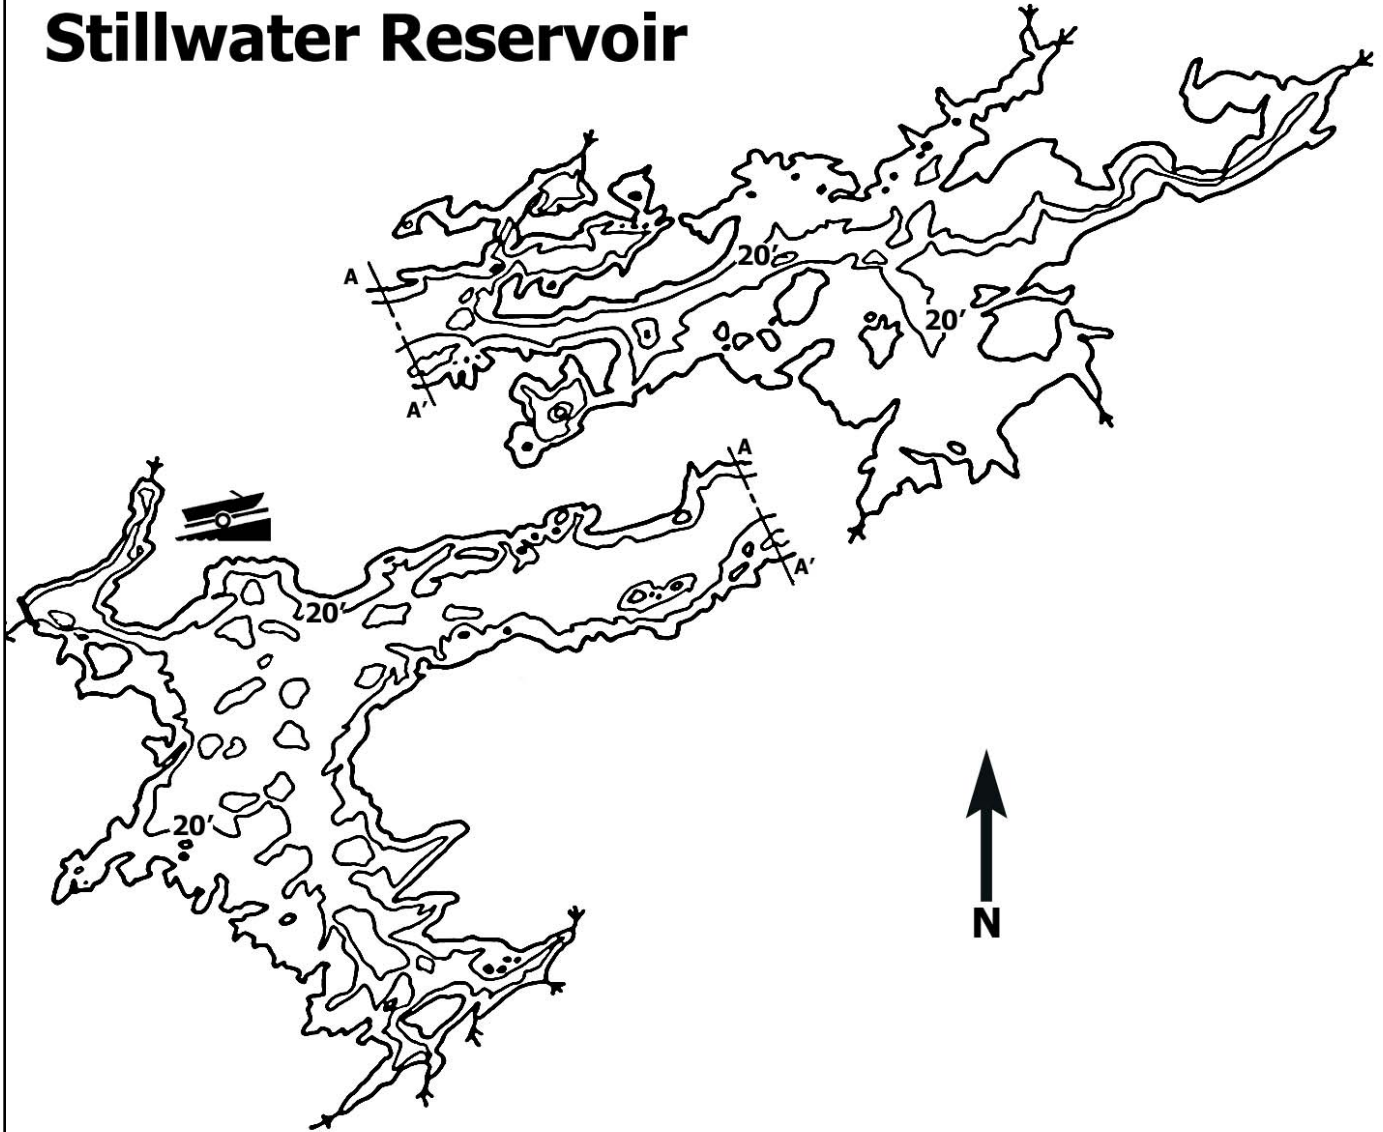

Region 6 Stillwater Reservoir

Not For Use in Navigation

Stillwater Reservoir

County: Herkimer

Town: Webb

Surface Area: 6,195 Acres

Mean Depth: 6.2ft

Fish Species Present: Splake, Smallmouth Bass, Yellow Perch

Scale: 0  7,845 ft